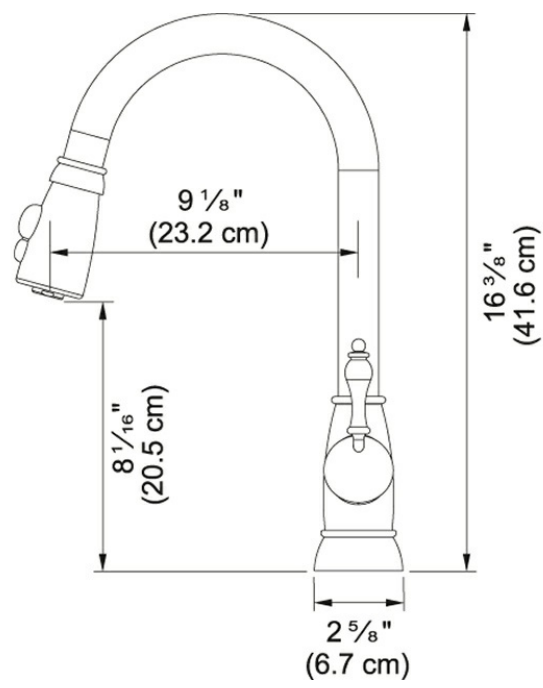

Farm House FFPD400 Polished Chrome

Product Picture

Technical Drawing

Product Information

Version	Pull-Down Spray
Spray Type	Full and Needle Spray
Faucet Operation	Side Lever
Flow Rate	1.75 gpm
Cartridge	25mm Ceramic Cartridge
Where to buy	Showroom
Countertop hole diameter	1 3/8"

Article Numbers

FUN#	115.0498.265
------	--------------